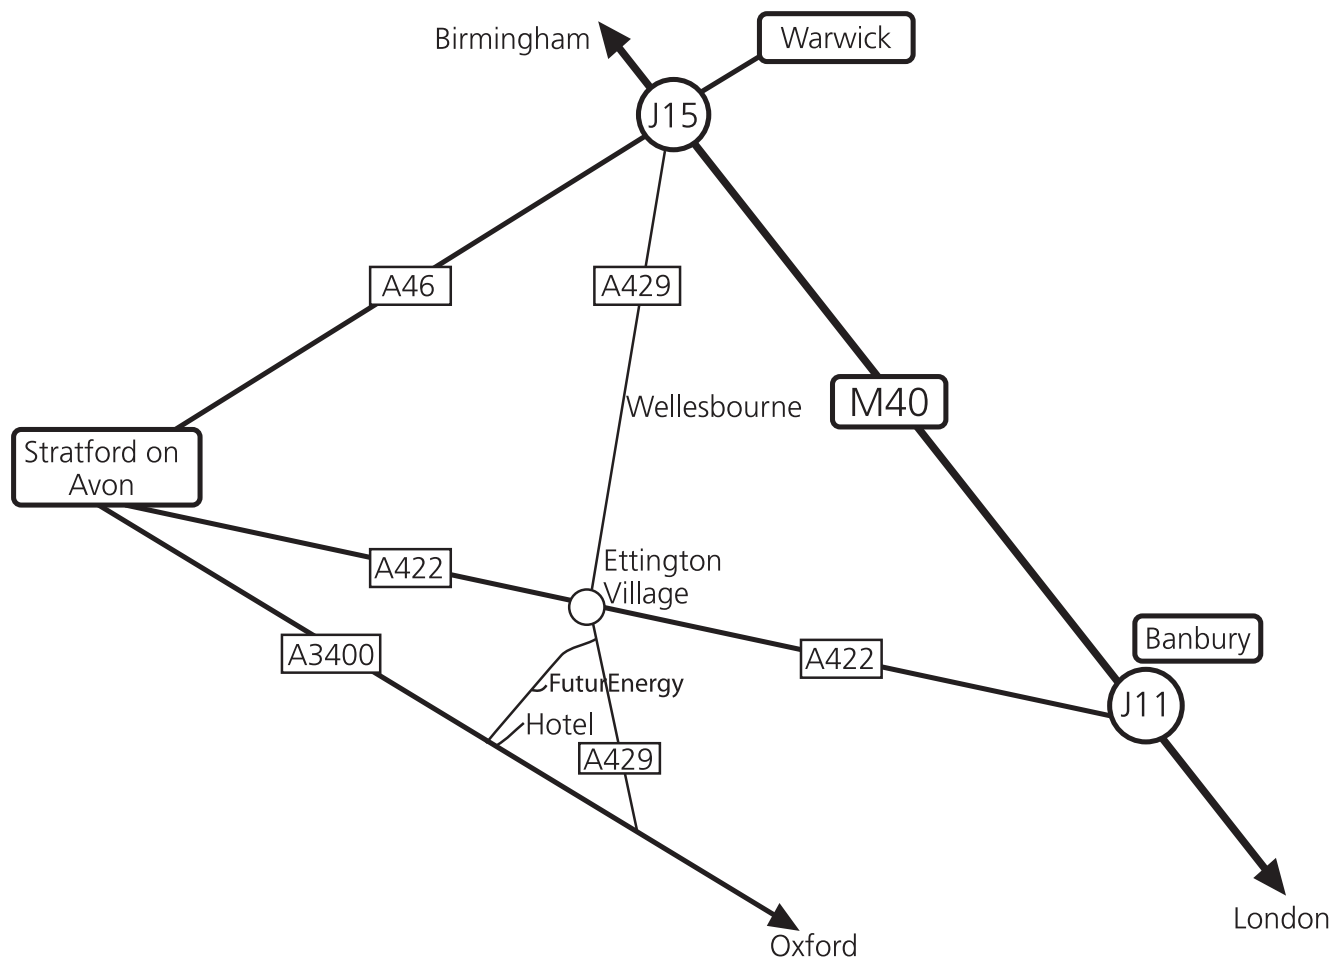

FutuEnergy Map...

Directions from M40 north and south

Exit at Longbridge roundabout Junction 15. Follow A429 for approx 10 miles through village of Barford to Cirencester and Stow. Continue over 3 roundabouts and up the hill to Ettington village. Do not turn left on to the A422 continue straight down the hill and take first right sign posted Newbold/Alderminster. (Ettington Park Hotel). Follow lane for 1 mile and we are first left at the Ettington Park Business Centre. FutuEnergy is the first Industrial Unit on your right (Grey Building)

FutuEnergy Challenge - Cross country Rally Route !

Exit at Banbury Junction. Follow A422 past Jacobs Suchard Factory and North out of town. At traffic lights turn left and follow country route for approx 12 miles through villages and over escarpment. Turn left at roundabout after Ettington Village. Continue straight down the hill and take first right sign posted Newbold/Alderminster (Ettington Park Hotel). FutuEnergy is the first Industrial Unit on your right.

Directions from Stratford (approx 6 miles)

Follow signs for Shipston / Oxford A3400 through village of Alderminster. Half mile after turn left into lane just before drive to Ettington Park Hotel. Follow lane quarter mile up the hill. Turn right into Ettington Park Business Centre. FutuEnergy is the first Industrial Unit on your right (Grey Building)

Directions from Oxford (approx 25 miles)

Follow A4300 North through Shipston Tredington and Newbold Villages. Quarter mile on is the Ettington Park Hotel set back on the right hand side. Turn right into the lane just after the driveway. Follow lane quarter mile up the hill. Turn right into Ettington Park Business Centre. FutuEnergy is the first Industrial Unit on your right (Grey Building)