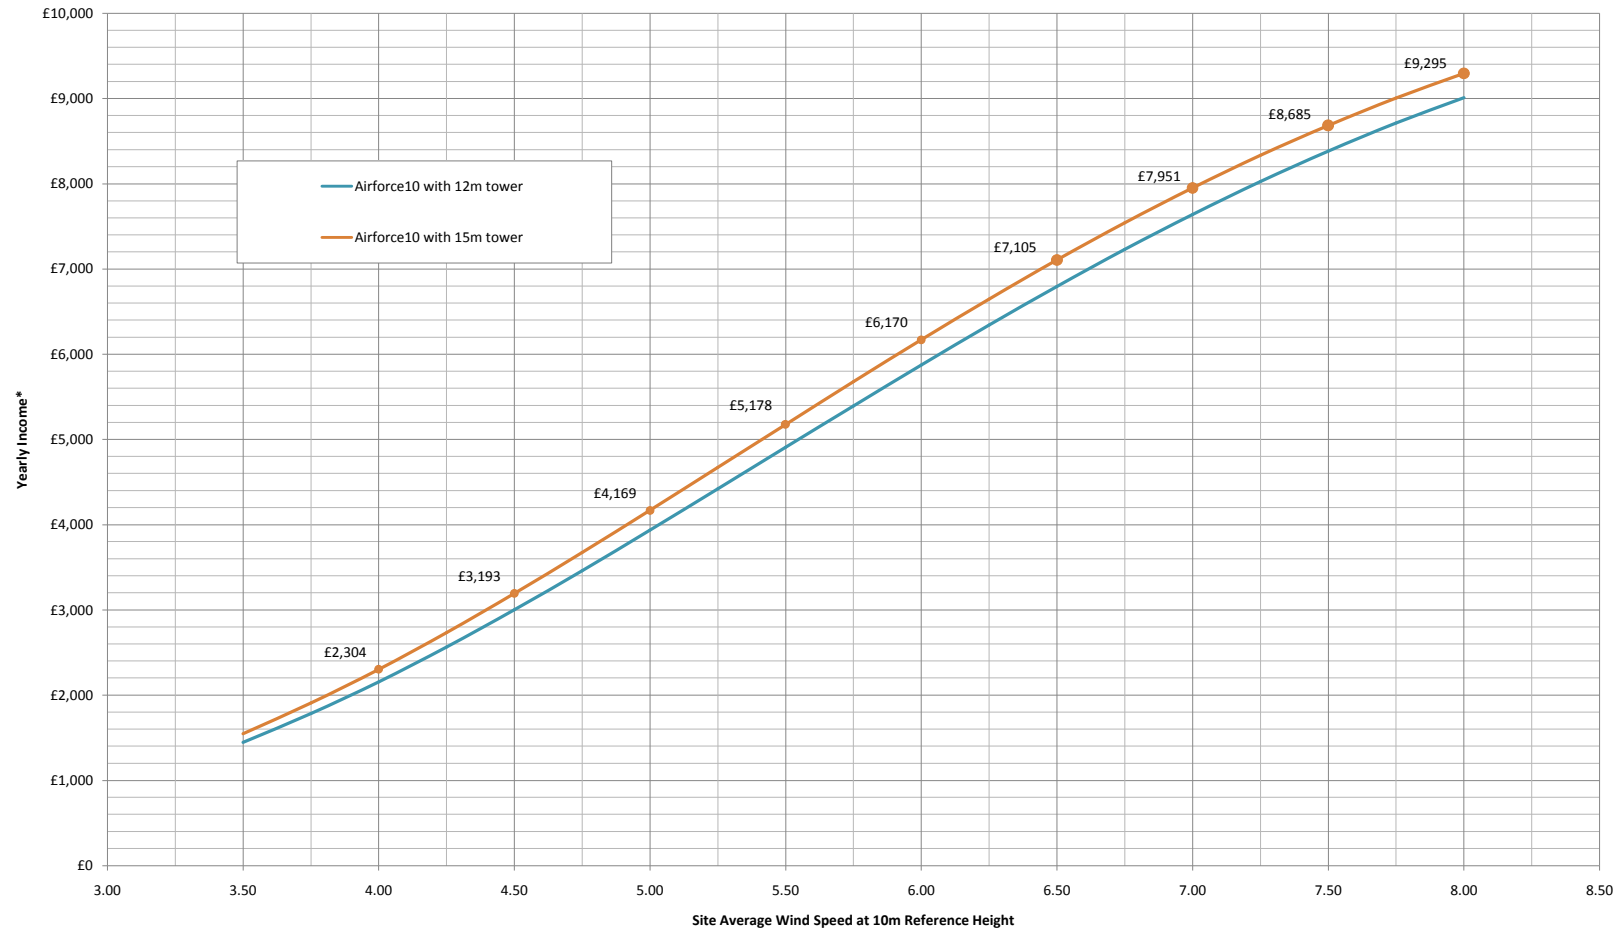

Airforce 10 - Predicted Income Pa.
***(Based on 14.45p per unit FITs & 4.85p unit sale combined)**

Note!
This information is intended as guide only and is not a guarantee of turbine performance.