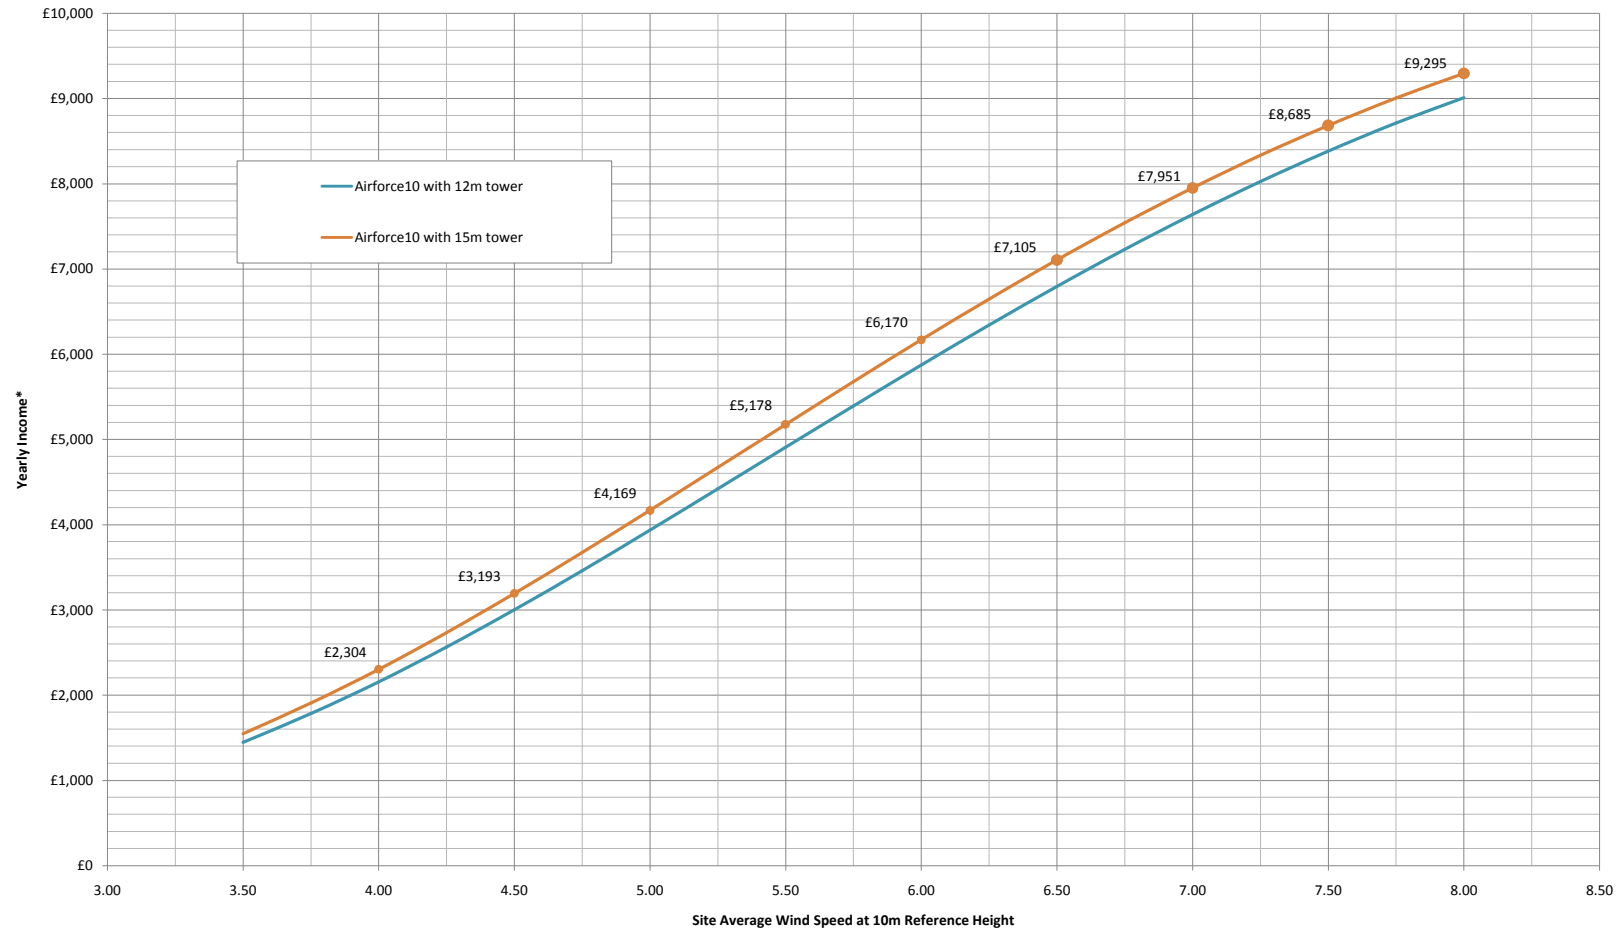

Airforce 10 - Predicted Income Pa.
***(Based on 14.45p per unit FITs & 4.85p unit sale combined)**

Note!
This information is intended as guide only and is not a guarantee of turbine performance.